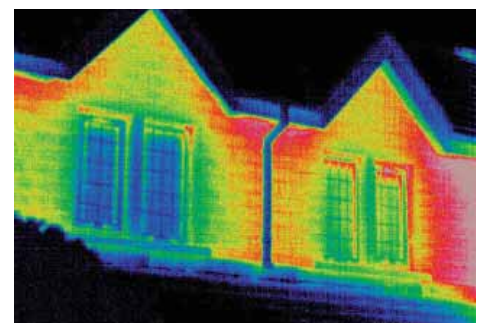

PERFECT FIT LOUVOLITE®

For the ultimate in style, the award winning Perfect Fit™ blind is the only choice to make.

One of the unique features of the Perfect Fit™ frame is its outstanding thermal efficiency. The frame fits flush against your window to help reduce heat build up in summer and retain heat in winter, in turn keeping your cooling and heating bills to a minimum!

To further maximise the superb insulating qualities of the Perfect Fit™ system, you can choose to have one of our energy efficient fabrics and save yourself up to 15% on your fuel bills by reducing the heat loss through winter.

Potential home energy savings using Louvolite fabrics

The window on the left has energy saving window blinds installed, providing insulation and reducing energy wastage.