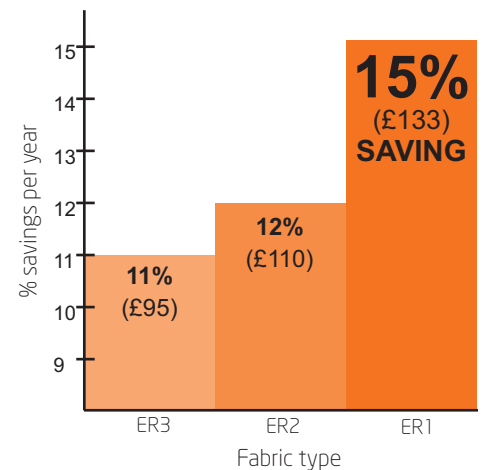

PERFECT FIT LOUVOLITE®

For the ultimate in style, the award winning Perfect Fit™ blind is the only choice to make.

One of the unique features of the Perfect Fit™ frame is its outstanding thermal efficiency. The frame fits flush against your window to help reduce heat build up in summer and retain heat in winter, in turn keeping your cooling and heating bills to a minimum!

To further maximise the superb insulating qualities of the Perfect Fit™ system, you can choose to have one of our energy efficient fabrics and save yourself up to 15% on your fuel bills by reducing the heat loss through winter.

Potential home energy savings using Louvolite fabrics

The window on the left has energy saving window blinds installed, providing insulation and reducing energy wastage.